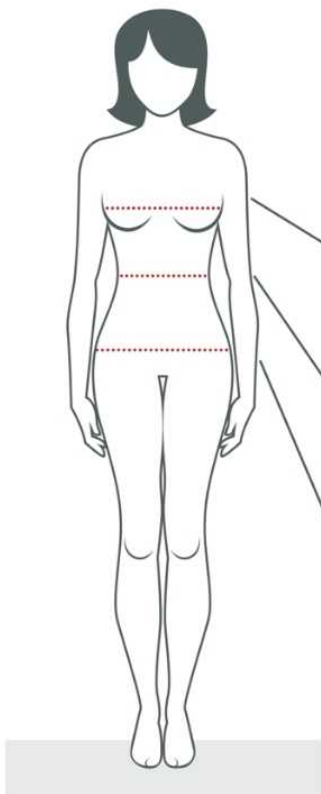

SIZE GUIDE

Size chart for Mirtel Design workwear (excluding t-shirts, polos, and fleeces). The size chart for t-shirts, polos, and fleeces is available on the following page.

For accurate sizing, please refer to the guide provided below the chart.

LADIES' Size Table

Size	32	34	36	38	40	42	44	46	48	50	52	54
Bust	76-80	81-84	85-88	89-92	93-96	97-100	101-104	105-110	111-116	117-124	125-128	129-132
Waist	61-64	65-67	68-70	71-74	75-78	79-82	83-86	87-91	92-96	97-102	103-110	111-113
Hip	87-90	91-93	94-96	97-99	100-102	103-106	107-110	111-115	116-120	121-125	126-130	131-135

MEN'S Size Table

Size	C46	C48	C50	C52	C54	C56	C58	C60	C62	C64	C66	C68	C70	C72	C74
Bust	92	96	100	104	108	112	116	120	124	128	132	136	140	144	148
Waist	80	84	88	92	97	102	108	114	120	126	132	138	144	150	156
Hip	96	100	104	108	112	116	120	124	128	132	136	140	144	148	152

All measurements are in centimeters.

Bust:

Thread tape measure under arms, across shoulder blades at back and around fullest part of bust at front. Relax arms at sides while keeping tape parallel with floor. This is your bust measurement.

Waist:

Bend to one side to find natural indentation in torso. This is your natural waist. Run tape around natural waistline, keeping tape parallel with floor and one finger between body and tape for a more comfortable fit.

Hip:

Stand on a level surface with feet together. Measure around fullest part of hips and bottom (approximately 18 cm to 23 cm below waistline), keeping tape parallel with floor.